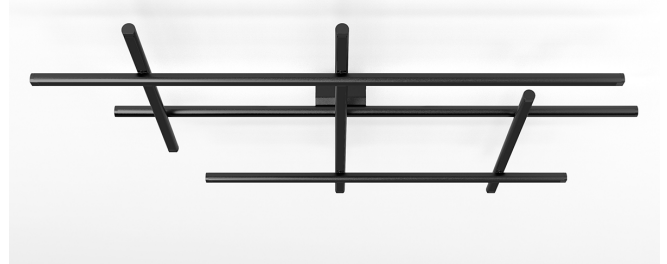

Ceiling lighting fixture for interiors, with direct and indirect light emission.  
Pickled sheet metal ceiling bracket in polyacrylic paint.  
Pickled sheet metal wall plate in polyacrylic paint.  
Extruded aluminium structure in white, mat black, bronze, mat brass or titanium polyacrylic paint.  
Joints in turned brass and die-cast aluminium in polyacrylic paint.  
Die-cast aluminium end caps in polyacrylic paint.  
Extruded polycarbonate diffusers with black finish for direct light emission and opaline finish for indirect light emission.