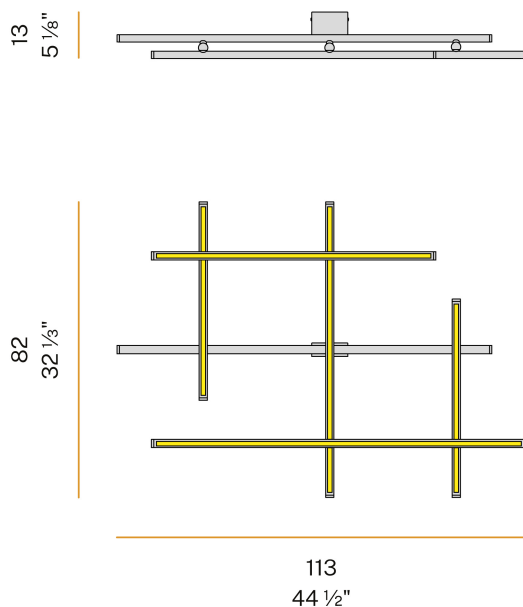

Technical drawing